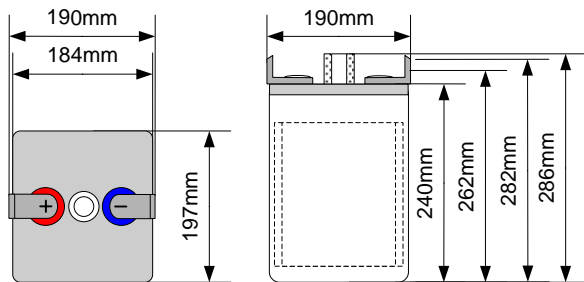

ENERLYTE Container Sizes and Cell Layout

Enerlyte 6V57/85/115

Enerlyte 2V225/250

Enerlyte 2V310/360

Enerlyte 2V400/500/550/605/660/715