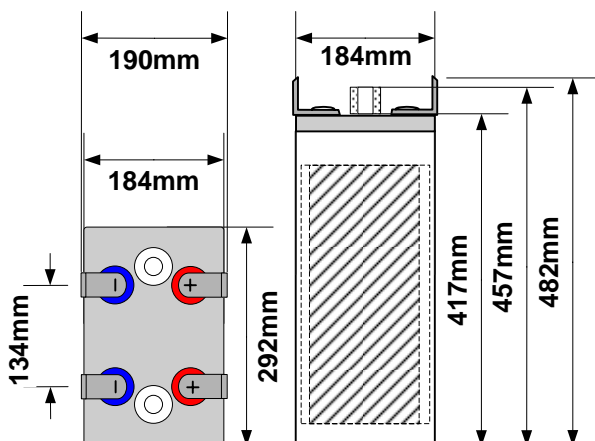

ENERLYTE Container Sizes and Cell Layout

Enerlyte 6V57/85/115

Enerlyte 2V225/250

Enerlyte 2V310/360

Enerlyte 2V400/500/550/605/660/715